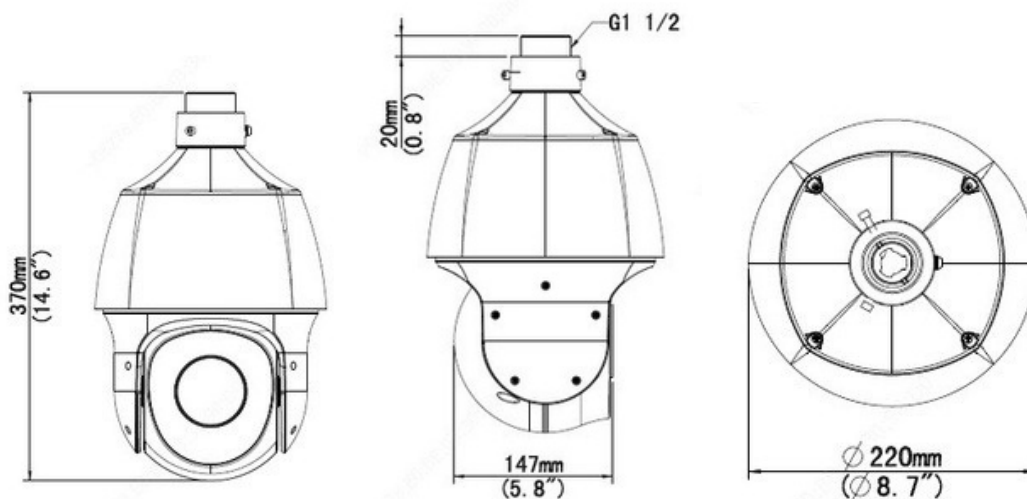

Built-in Speaker	N/A N/A 1 * RJ45 10M/100M Base-TX
WIFI	Ethernet N/A
Network	
Video Output	
Certification	
EMC	CE-EMC (EN 55032:2015+A11:2020; EN IEC 61000-3-2:2019; EN 61000-3-3:2013+A1:2019; EN 55035:2017+A11:2020) FCC (FCC CFR 47 part15 B, ANSI C63.4-2014)
Safety	CE LVD (EN 62368-1:2014+A11:2017) CB (IEC 62368-1:2014) UL (UL 62368-1-14, 2nd Ed., Issue Date: 2014-12-01)
Environment	CE-ROHS (2011/65/EU;(EU)2015/863)
Protection	IP66 (IEC 60529:1989+AMD1:1999+AMD2:2013)
General	
Power	DC12V±10% , PoE+ (IEEE802.3 at) Power consumption: Max 25W Ø
	5.5mm coaxial power plug Ø220 x 370mm (Ø8.7" x 14.6")
Power Interface	3.3kg(7.26lb) -40°C~65°C(-40°F ~ 149°F) , Humidity: ≤95% RH (non-
Dimensions (Ø x H)	condensing) -40°C~70°C(-40°F ~ 158°F) , Humidity: ≤95% RH (non-
Weight	condensing) 6KV Support
Working Environment	
Storage Environment	
Surge protection	
Reset button	

Dimensions