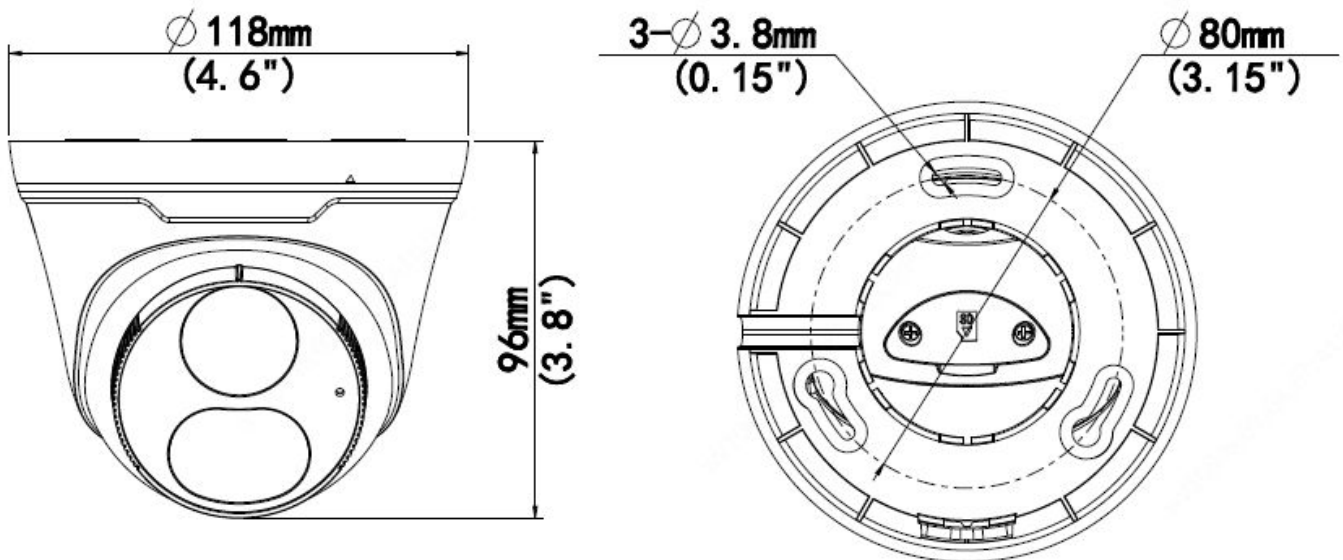

Protection	IP67 (IEC 60529:1989+AMD1:1999+AMD2:2013) IK10 (IEC 62262:2002)
General	
Power	DC 12V±25%, PoE (IEEE 802.3af) Power consumption: Max 8.0W
Power Interface	Ø 5.5mm coaxial power plug
Dimensions (Ø x H)	Ø118 x 96mm (Ø4.6" x 3.8")
Weight	0.30kg (0.66lb)
Working Environment	-30°C ~ 60°C (-22°F ~ 140°F), Humidity: ≤95% RH (non-condensing)
Storage Environment	-30°C ~ 60°C (-22°F ~ 140°F), Humidity: ≤95% RH (non-condensing)
Surge Protection	4KV
Reset Button	N/A

Dimensions

EnviroCams.com
866-264-0041
Sales@EnviroCams.com

RuggedCams.com
866-301-2288
Sales@RuggedCams.com