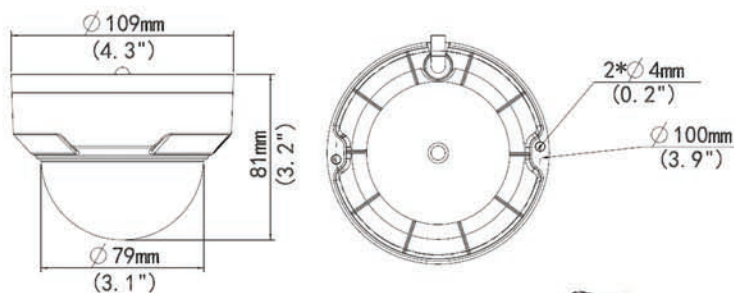

Dimensions

We guarantee at least 820' for Power & Video

201 N. Elm St.
Kemp, TX 75143

866-264-0041
sales@envirocams.com

Not Your Father's IP Cameras