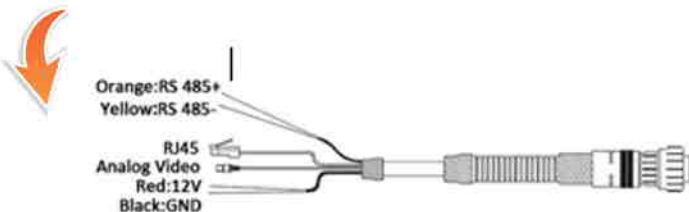

Dimensions

We guarantee at least 820' for Video & Audio

201 N. Elm St.
Kemp, TX 75143

866-264-0041
sales@envirocams.com

Not Your Father's IP Cameras

Top Mast 30 Specifications

Camera	
Sensor	1/2.8", 2megapixel, progressive scan, CMOS
Lens	4.5 ~ 135mm (30x optical zoom)
Angle of View (H)	67.8° (wide) ~ 2.77° (tele)
Iris	Auto/Manual; F1.6
Shutter	Auto/Manual, 1/1s ~ 1/30000s
Min. Illumination	Colour: 0.005 Lux (F1.6 AGC ON, 50IRE) / 0.0005 Lux with IR
Day/Night	IR-cut filter with auto switch (ICR)
Infrared Distance	60m
White balance	Auto / Manual / ATW / Indoor / Outdoor
AGC	Auto / Manual
S/N	>50dB
WDR	120 dB
Video	
Max. Resolution	1920x1080
Video Compression	H.265, H.264, MJPEG
Frame Rate	1080P (1920x1080):Max.60 fps; 720P (1280x720):Max.30 fps; D1 (720x576):Max.55 fps
Video Output	BNC / RJ45
Video Streaming	Triple
OSD	Supported
Digital Zoom	Supported
Network	
Protocols	Pelco P & Pelco D with self adaptive baud rate of 2400bps, 4800bps, 9600bps or 19200bps
Compatible Integration	ONVIF,API

Structure	
Pan Range	360° endless
Pan Speed	0.5°/s ~ 80°/s - Preset speed: 100°/s
Tilt Range	-20° ~ 90° (auto reverse)
Tilt Speed	0.5°/s~60°/s - Preset speed: 100°/s
Number of Presets	255
Patrol	6 patrols with up to 18 presents each
Pattern	4 patterns with total recording time of 10 minutes
Locking Position	Horizontal and Vertical planes locked when power is removed from camera
Home Position	Supported
General	
Power **	12V DC 2A Power consumption: Max 30W
Dimensions (Ø x H)	8.9"x5.8"
Weight	7.7lb
Working Environment	-20°C ~ +65°C (-4°F ~ 149°F), Humidity ≤ 95% RH(non-condensing)
IR	Built-in Infrared / Starlight Illumination
Ingress Protection	IP66
** Supplied 12V DC power supply recommended and must be powered within a couple hundred feet using this DC voltage**	