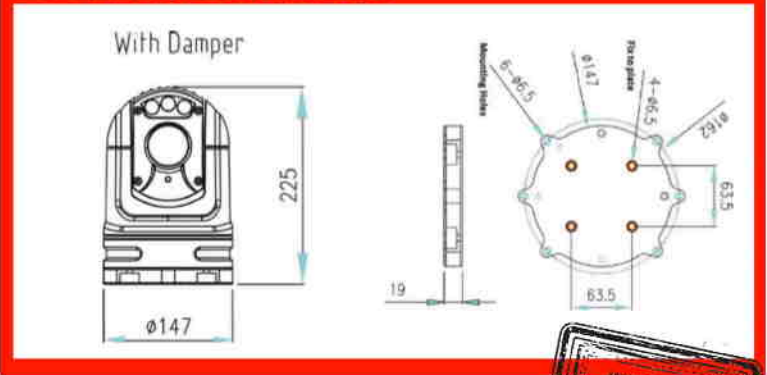

Dimensions

We guarantee at least 820' for Video & Audio

201 N. Elm St.
Kemp, TX 75143

866-264-0041
sales@envirocams.com

Not Your Father's IP Cameras

Top Mast 30 Specifications

Camera	
Sensor	1/2.8", 2megapixel, progressive scan, CMOS
Lens	4.5 ~ 135mm (30x optical zoom)
Angle of View (H)	67.8° (wide) ~ 2.77° (tele)
Iris	Auto/Manual; F1.6
Shutter	Auto/Manual, 1/1s ~ 1/30000s
Min. Illumination	Colour: 0.005 Lux (F1.6 AGC ON, 50IRE) / 0.0005 Lux with IR
Day/Night	IR-cut filter with auto switch (ICR)
Infrared Distance	60m
White balance	Auto / Manual / ATW / Indoor / Outdoor
AGC	Auto / Manual
S/N	>50dB
WDR	120 dB
Video	
Max. Resolution	1920x1080
Video Compression	H.265, H.264, MJPEG
Frame Rate	1080P (1920x1080):Max.60 fps; 720P (1280x720):Max.30 fps; D1 (720x576):Max.55 fps
Video Output	BNC / RJ45
Video Streaming	Triple
OSD	Supported
Digital Zoom	Supported
Network	
Protocols	Pelco P & Pelco D with self adaptive baud rate of 2400bps, 4800bps, 9600bps or 19200bps
Compatible Integration	ONVIF,API

Structure	
Pan Range	360° endless
Pan Speed	0.5°/s ~ 80°/s - Preset speed: 100°/s
Tilt Range	-20° ~ 90° (auto reverse)
Tilt Speed	0.5°/s~60°/s - Preset speed: 100°/s
Number of Presets	255
Patrol	6 patrols with up to 18 presents each
Pattern	4 patterns with total recording time of 10 minutes
Locking Position	Horizontal and Vertical planes locked when power is removed from camera
Home Position	Supported
General	
Power **	12V DC 2A Power consumption: Max 30W
Dimensions (Ø x H)	8.9"x5.8"
Weight	7.7lb
Working Environment	-20°C ~ +65°C (-4°F ~ 149°F), Humidity ≤ 95% RH(non-condensing)
IR	Built-in Infrared / Starlight Illumination
Ingress Protection	IP66
** Supplied 12V DC power supply recommended and must be powered within a couple hundred feet using this DC voltage**	