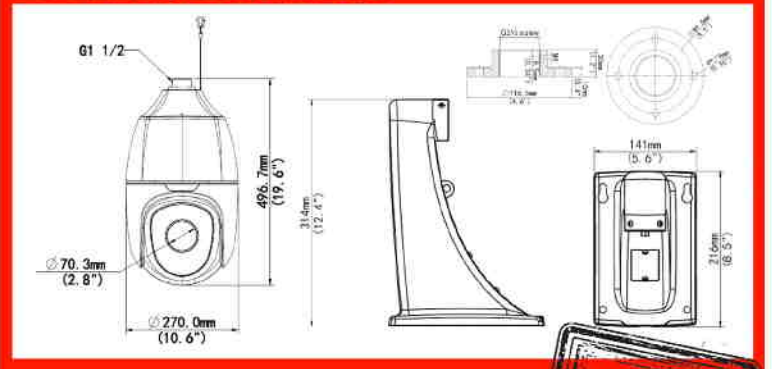

Dimensions

We guarantee at least 820' for Video & Audio

201 N. Elm St.
Kemp, TX 75143

866-264-0041
sales@envirocams.com

Not Your Father's IP Cameras

PTZ4K-22x Specifications

Camera	
Sensor	1/1.7" progressive scan, 12.0 megapixel, CMC
Lens	6.5~ 143 mm (22x optical zoom)
Angle of View (H)	56.69°~3.19°
Iris	Auto/Manual, F1.5 ~ F3.4
Shutter	Auto/Manual, shutter time: 1s ~ 1/100000 s
Min. illumination	Colour: 0.01 lux (F1.5,AGC ON) 0 lux with IR
Day/Night	IR-cut filter with auto switch (ICR)
S/N	>55dB
Defog	Digital Defog
WDR	Digital
Video	
Max. Resolution	4000x3000
Video Compression	H.265, H.264, MJPEG
Frame Rate	Main Stream:12 MP(4000x3000):Max.20 fps, 8MP(3840 x 2160): Max.25fps, 2MP(1920x1080)@30fps ; Sub Stream:2MP(1920x1080) : Max. 30fps ; Third Stream: D1 (720x576): Max. 30fps
Video Streaming	Triple
OSD	Up to 8 OSDs
Privacy Mask	Up to 24 areas
Digital Zoom	Supported
HLC & BLC	Supported
EIS	Supported
Smart	
Behavior Detection	Intrusion, crossing line, motion detection
Exception Detection	Audio Detection
Intelligent Identification	Face detection
Statistical Analysis	People counting
Audio	
Audio Compression	G.711
Two-way Audio	Supported
Storage	
Edge Storage	Micro SD, up to 128 GB
Network	
Protocols	IPv4, IGMP, ICMP, ARP, TCP, UDP, DHCP, PPPoE, RTP, RTSP, RTCP, DNS, DDNS, NTP, FTP, UPnP, HTTP, HTTPS, SMTP, 802.1x, SNMP
Compatible Integration	ONVIF,API