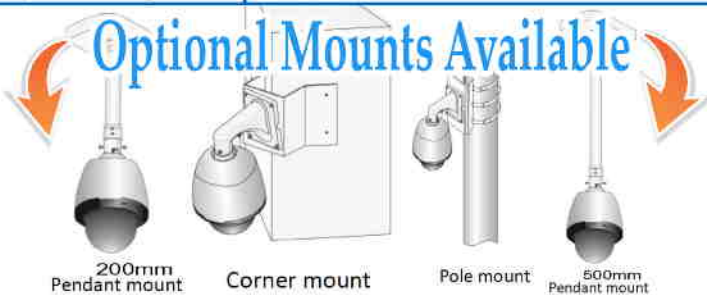

Unequaled Product Testing

- QUALITY
- RELIABILITY
- DISTANCE
- ENVIRONMENT

Customer Focused, Quality Driven!!

Dealer Info