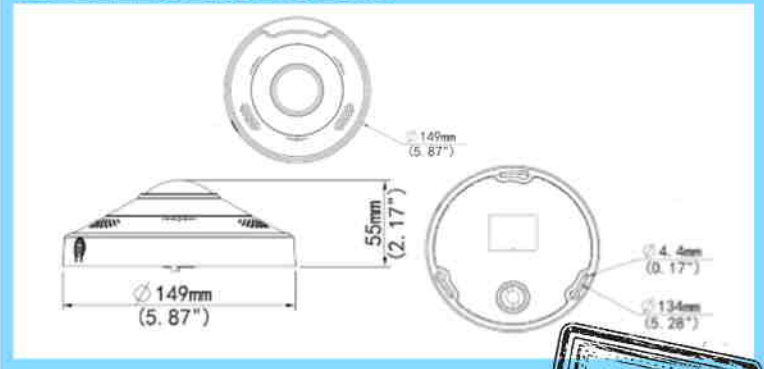

Dimensions

We guarantee at least 820' for Power & Video

201 N. Elm St.
Kemp, TX 75143

ENVIRO
cams

866-264-0041
sales@envirocams.com

Not Your Father's IP Cameras