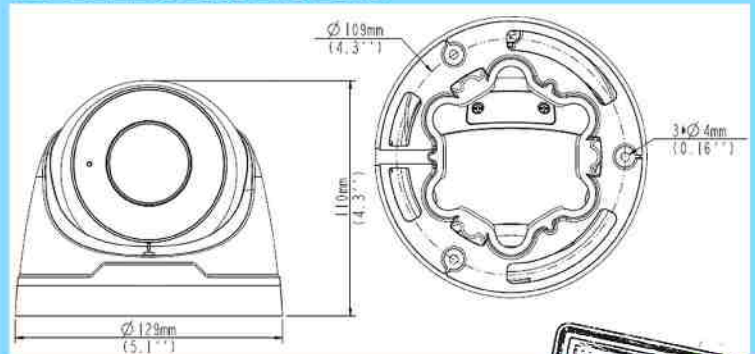

Dimensions

We guarantee at least 820' for Power & Video

201 N. Elm St.
Kemp, TX 75143

ENVIRO
cams

866-264-0041
sales@envirocams.com

Not Your Father's IP Cameras

Occulus-4K Specifications

Camera	
Sensor	1/2", progressive scan, 8.0 megapixel, CMOS
Lens	2.7~12mm - AF motorized zoom lens
Angle of view(H)	114.8° ~ 47.3°
Shutter	Auto/Manual, 1~1/100000 s
Min. Illumination	Colour: 0.003 Lux (F1.5, AGC ON) / 0 Lux with IR
IR Range	Up to 30m (98 ft) IR range
Day/Night	IR-cut filter with auto switch (ICR)
S/N	>52dB
WDR	120dB
Noise Reduction	2D/3D
Video	
Max. Resolution	3840x2160
Video Compression	H.265, H.264, MJPEG
Frame Rate	Main Stream: 8MP (3840*2160): Max. 15 fps; 5MP(2592*1944) : Max. 30fps; 5MP(2944*1656) : Max. 30fps; 4MP(2560*1440) : Max. 30fps; 2MP (1920*1080): Max. 30fps Sub Stream: 2MP (1920*1080): Max. 30fps Third Stream: D1 (720*576): Max. 30 fps
Video Streaming	Triple
Region Of Interest	Up to 8 areas
9:16 Corridor Mode	Supported
BLC & HLC	Supported
OSD	Up to 8 OSDs
Privacy Mask	Up to 8 areas
Motion Detection	Up to 4 areas
Smart Options	Behavior Detection / Intrusion / Cross Line / Motion Detection / Recognition / Intelligent Identification / Statistical Analysis / General Function

Storage	
Edge Storage	Micro SD, up to 128 GB
Network	
Protocols	IPv4, IGMP, ICMP, ARP, TCP, UDP, DHCP, PPPoE, RTP, RTSP, RTCP, DNS, DDNS, NTP, FTP, UPnP, HTTP, HTTPS, SMTP, 802.1x, SNMP
Compatible Integration	ONVIF, API
Interface	
Built-in Mic	Supported
Suppression	Supported
Network	10M/100M Base-TX Ethernet
General	
Power	12 V DC, or PoE (IEEE802.3 af) Power consumption: Max 8.16W
Dimensions (Ø x H)	Ø129 x 110 mm (Ø5.08" x 4.3")
Weight	0.82 kg (1.8lb)
Working Environment	-40°C ~ +60°C (-40°F ~ 140°F), Humidity :10%~95% RH(non-condensing)
Ingress Protection	IP67
Vandal Resistant	IK10
Reset Button	Supported