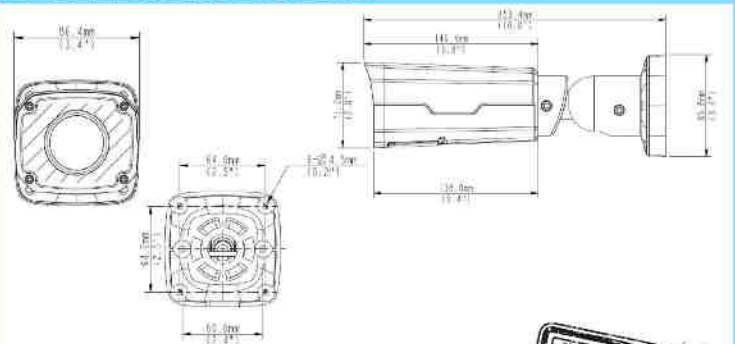

Dimensions

We guarantee at least 820' for Power & Video

201 N. Elm St.
Kemp, TX 75143

ENVIRO
cams

866-264-0041
sales@envirocams.com

Not Your Father's IP Cameras

N-Range-4K Specifications

| Camera | |
|-------------------|--|
| Sensor | 1/2", progressive scan, 8.0 megapixel, CMOS |
| Lens | 2.8~12mm, AF motorized zoom lens |
| Angle of View(H) | 114.8° ~ 47.3° |
| Zoom/Focus | Motor Drive |
| Shutter | Auto/Manual, 1~1/100000 s |
| Min. Illumination | Color: 0.003 Lux (F1.5, AGC ON) 0 Lux with IR on |
| IR Range | 150 ft IR range |
| Day/Night | IR-cut filter with auto switch (ICR) |
| S/N | >52dB |
| WDR | Optical WDR (up to 120 dB) |
| Noise Reduction | 2D/3D |

| Interface | |
|-----------|---|
| Audio I/O | Audio Cable/ 1/1 / Input: impedance 35kΩ; amplitude 2 V [p-p] / Output: impedance 600Ω; amplitude 2 V [p-p] |
| Network | 10M/100M Base-TX Ethernet |

| General | |
|---------------------|---|
| Power | 12 V DC, or PoE (IEEE802.3 af) Power consumption: Max 10W |
| Dimensions (Ø x H) | 9.98"x3.4"x2.8" |
| Weight | 1.0kg (2.2lb) |
| Working Environment | -35°C ~ +60°C (-31°F ~ 140°F), Humidity:10%~95% RH(non-condensing) |
| Ingress Protection | IP67 |
| Vandal Resistant | IK10 |