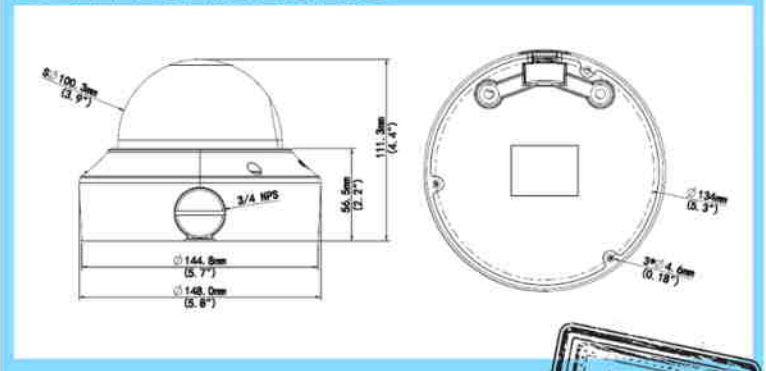

Any Weather / Long Distance / Plug-N-Play

SENTINEL-IR-4K

MOTO-DOME

4K Infrared IP Camera with Motorized Lens

Features

- 820 Feet Video/Audio/Power over normal Cat5e (Exclusive Enviro Cams Extended Mode)
- IP67 Weatherproof – Indoor or Outdoor
- Wide Temperature Rating: -40° below to +140° F
- WDR (Sony's 120dB Wide Dynamic Range)
- Large 1/2.5" Progressive Scan CMOS Chip for better light gathering ability
- 8 Megapixel Resolution (3840x2160 max) – H.264/H.265/MJPEG options - Triple Stream capable
- Motorized 2.8mm to 12mm Varifocal Auto-Focus Megapixel Lens
- Optically Clear Glass front protecting the lens
- Up to 100' Infrared Illumination with Intensity-Controlled Smart IR's
- Narrow View Hallway Mode Menu option (9:16 ratio)
- Supports POE and/or 12V DC (will fail-over to 12V if POE is lost) w/ wide voltage range of + or - 25%
- Optional Onboard Micro SD Card for stand-alone or POE loss Recording – with Automatic Download to NVR when POE is restored
- 2D and 3D Digital Noise Reduction options

Dimensions

We guarantee at least 820' for Power & Video

201 N. Elm St.
Kemp, TX 75143

866-264-0041
sales@envirocams.com

Not Your Father's IP Cameras

Any Weather / Long Distance / Plug-N-Play

Sentinel-IR-4K Specifications