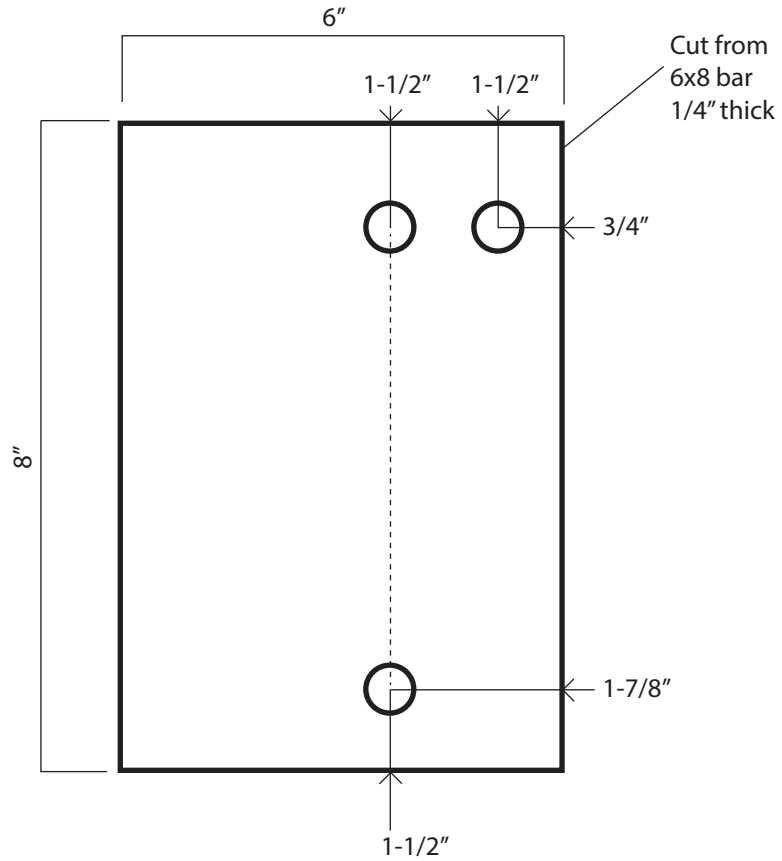

StrongPoles.com | 844-669-3537

PARAPET

Cut 72" of 1-1/2" Pipe (1.9 OD) - sch. 40

PARAPET
Mounting Bracket

Front View

Top View

PARAPET
Mounting Bracket

Side View