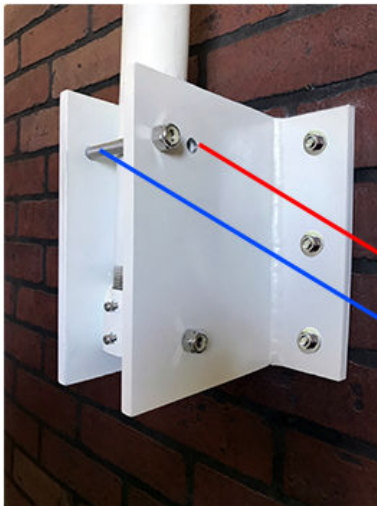

PARAPET

PTZ Camera Mount

This Parapet Wall Mount is not only useful by itself, but it can also be ordered with a variety of attachments that we make for it. This sturdy Parapet PTZ Camera Mount attaches to a Parapet Wall with the included anchors, then can be rotated 360 degrees to accommodate any mounting angle.

StrongPoles.com | 844-669-3537

PARAPET

Cut 72" of 1-1/2" Pipe (1.9 OD) - sch. 40

PARAPET
Mounting Bracket

Front View

Top View

PARAPET
Mounting Bracket

Side View