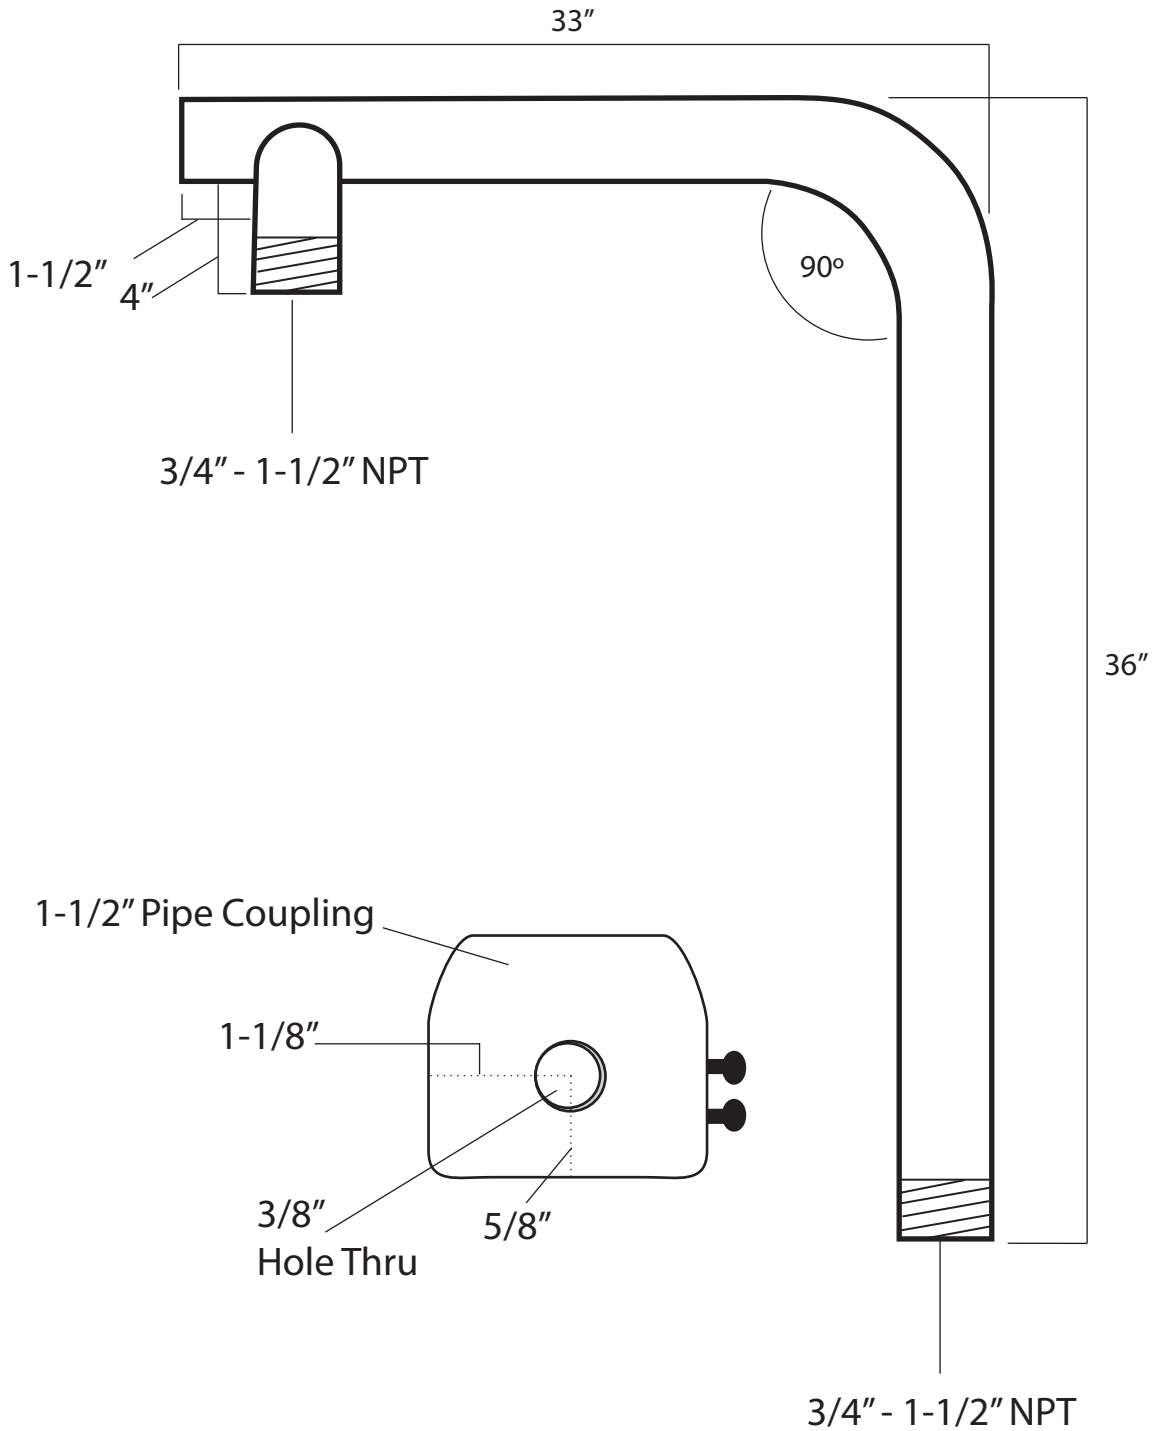

PARAPET

PTZ Camera Mount

This Parapet Wall Mount is not only useful by itself, but it can also be ordered with a variety of attachments that we make for it. This sturdy Parapet PTZ Camera Mount attaches to a Parapet Wall with the included anchors, then can be rotated 360 degrees to accommodate any mounting angle.

StrongPoles.com | 844-669-3537

PARAPET

Cut 72" of 1-1/2" Pipe (1.9 OD) - sch. 40

PARAPET
Mounting Bracket

Front View

Top View

PARAPET
Mounting Bracket

Side View

Positioning Lock Bolt Hole

Temporary Positioning Bolt