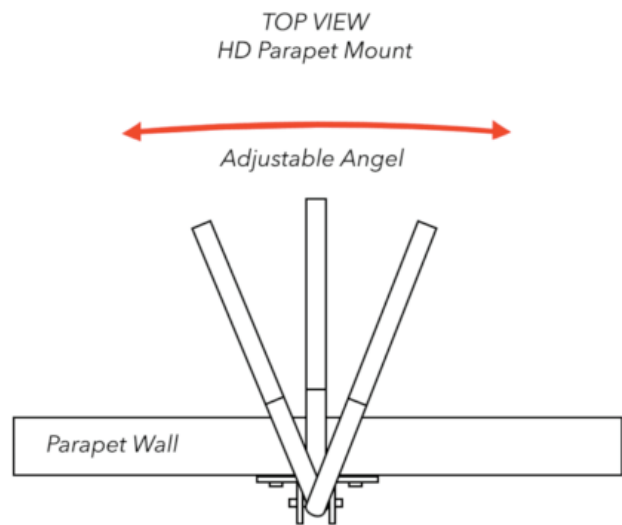

PARAPET

PTZ Camera Mount

This Parapet Wall Mount is not only useful by itself, but it can also be ordered with a variety of attachments that we make for it. This sturdy Parapet PTZ Camera Mount attaches to a Parapet Wall with the included anchors, then can be rotated 360 degrees to accommodate any mounting angle.

One of the distinguishing features is the easy access Back Flip design allowing for easy installation, maintenance, cleaning and adjustments without the use of renting expensive man-lifts.

STRONGPOLES
THE SECURITY INDUSTRY STANDARD Made in USA

StrongPoles.com | 844-669-3537

PARAPET

Cut 72" of 1-1/2" Pipe (1.9 OD) - sch. 40

PARAPET
Mounting Bracket

Front View

Top View

PARAPET
Mounting Bracket

Side View