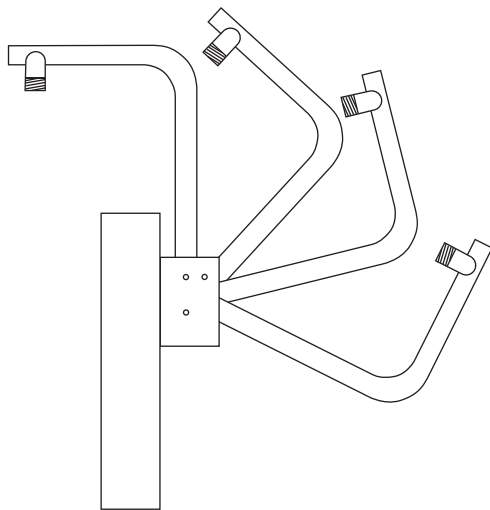

PARAPET

PTZ Camera Mount

This Parapet Wall Mount is not only useful by itself, but it can also be ordered with a variety of attachments that we make for it. This sturdy Parapet PTZ Camera Mount attaches to a Parapet Wall with the included anchors, then can be rotated 360 degrees to accommodate any mounting angle.

One of the distinguishing features is the easy access Back Flip design allowing for easy installation, maintenance, cleaning and adjustments without the use of renting expensive man-lifts.

STRONGPOLES
THE SECURITY INDUSTRY STANDARD Made in USA

StrongPoles.com | 844-669-3537

PARAPET

Cut 72" of 1-1/2" Pipe (1.9 OD) - sch. 40

PARAPET
Mounting Bracket

Front View

Top View

PARAPET
Mounting Bracket

Side View

Positioning Lock Bolt Hole

Temporary Positioning Bolt