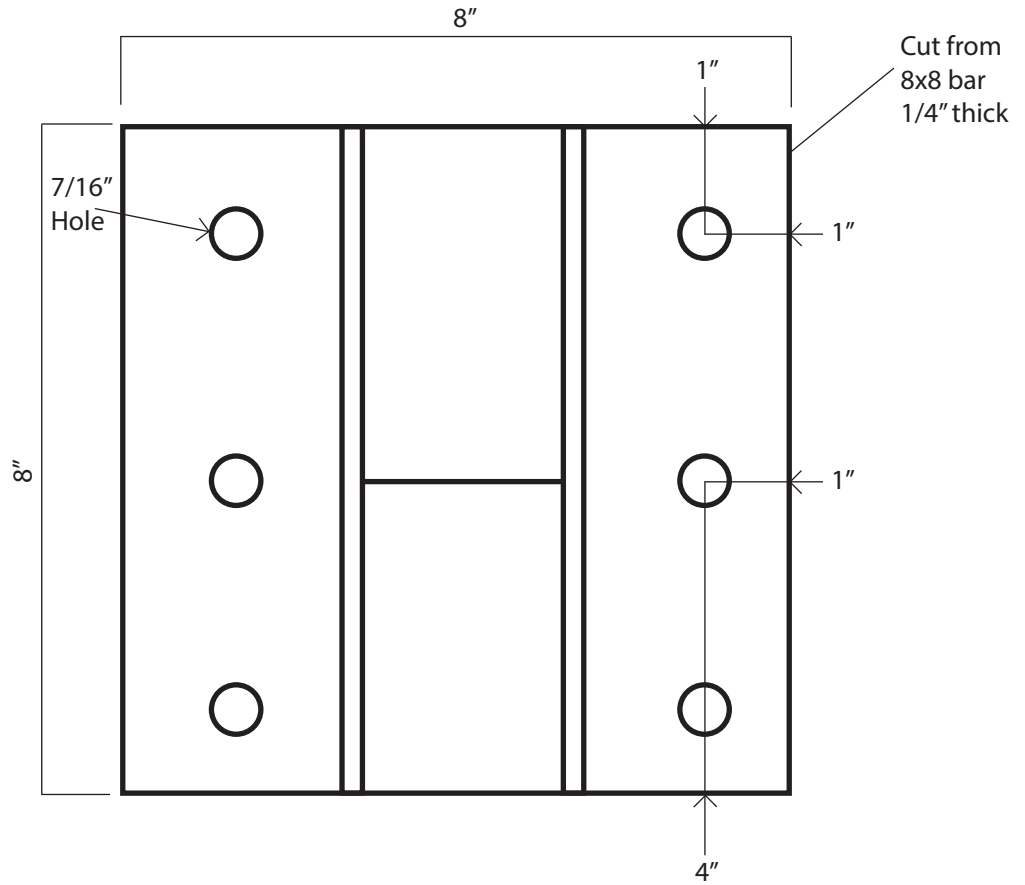

StrongPoles.com | 844-669-3537

PARAPET

Cut 72" of 1-1/2" Pipe (1.9 OD) - sch. 40

PARAPET
Mounting Bracket

Front View

Top View

PARAPET
Mounting Bracket

Side View