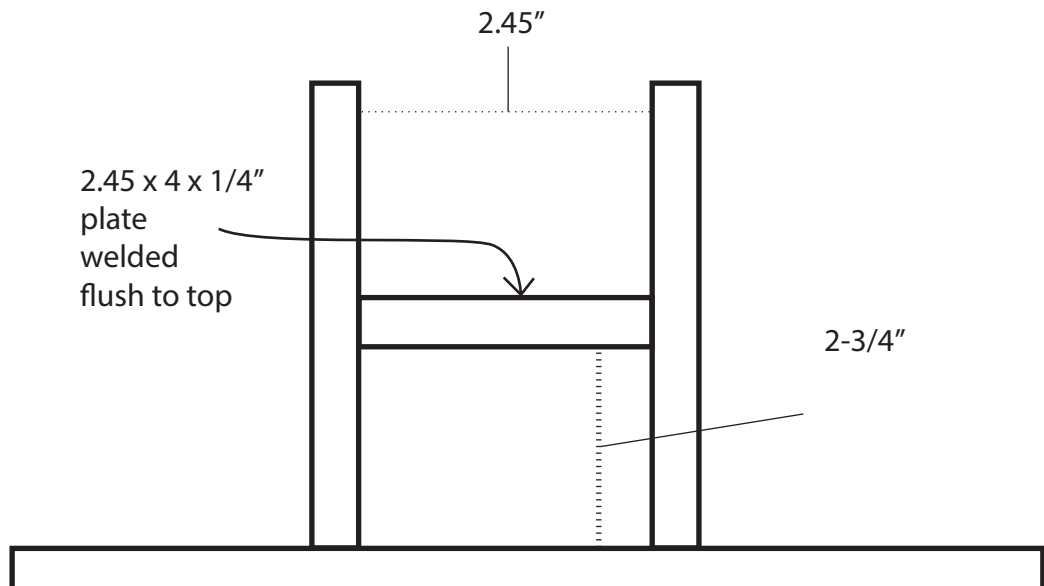

StrongPoles.com | 844-669-3537

PARAPET

Cut 72" of 1-1/2" Pipe (1.9 OD) - sch. 40

PARAPET
Mounting Bracket

Front View

Top View

PARAPET
Mounting Bracket

Side View